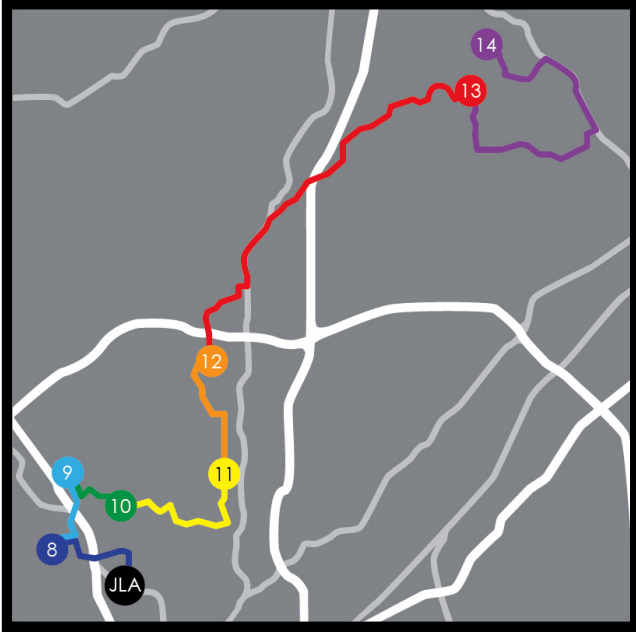

Directions for Sunday

Start at **JLA 3154 Northside Pkwy NW, Atlanta, GA 30327 (JLA HQ)**

JLA 3154 Northside Parkway NW, Atlanta, GA 30327

8 1775 Garraux Place NW, Atlanta, GA 30327

9 4453 Sentinel Post Rd NW, Atlanta, GA 30327

10 3934 The Highlands NW, Atlanta, GA 30342

11 15 Lake Forrest Lane NE, Atlanta, GA 30342

12 5530 Cross Gate Ct NW, Sandy Springs, GA 30237

13 435 Waterridge Ct, Sandy Springs, GA 30350

14 8725 Torrington Dr, Roswell, GA 30076

- Head northwest on Northside Parkway NW (go 0.7 mi)
- Turn left onto West Paces Ferry Rd NW (go 0.2 mi)
- Turn right onto Paces Ferry Rd NW (go 0.6 mi)
- Turn left onto Ridgewood Rd NW (go 0.5 mi)
- Turn right onto Garraux Place NW (go 0.1 mi)

8 1775 Garraux Place NW, Atlanta, GA 30327 will be in the **cul-de-sac on the right**

NOTE: Please do not park in cul-de-sac.

- Head southeast on Garraux Place NW toward Ridgewood Rd NW (go 0.1 mi)
- Turn left onto Ridgewood Rd NW (go 0.5 mi)
- Turn right onto Paces Ferry Rd NW (go 299 ft)
- Turn left onto Mt Paran Rd NW (go 0.9 mi)
- Turn left onto Sentinel Post Rd NW (go 0.5 mi)

9 4453 Sentinel Post Rd NW, Atlanta, GA 30327 will be on the **right**

- Head southeast on Sentinel Post Rd NW toward Whitewater Creek Rd NW (go 0.5 mi)
- Turn left onto Mt Paran Rd NW (go 0.5 mi)
- Turn right onto W Conway Dr NW (go 0.5 mi)
- Turn right onto The Highlands NW (go 171 ft)

10 3934 The Highlands NW, Atlanta, GA 30342 will be on the **right**

- Head north on The Highlands NW toward W Conway Dr NW (go 171 ft)
- Turn right onto W Conway Dr NW (go 0.5 mi)
- Keep right to continue toward Broadland Rd NW (go 259 ft)
- Slight right onto Broadland Rd NW (go 0.5 mi)
- Turn right onto Northside Dr NW (go 0.3 mi)
- Turn left onto Blackland Rd NW (go 0.8 mi)
- Continue straight onto Putnam Dr NW (go 0.2 mi)
- Turn left onto Lake Forrest Dr NE (go 1.0 mi)
- Turn right onto Lake Forrest Lane NE (go 190 ft.)

11 15 Lake Forrest Lane NE, Atlanta, GA 30342 will be on the **right**

NOTE: There are two entrances to Lake Forrest Lane off of Lake Forrest Dr. Take the second Lake Forrest Lane past Carlton Dr. Please do not park on Lake Forrest Dr NE. Park on Lake Forrest Lane on the opposite side of street.

- Head west on Lake Forrest Lane NE toward Lake Forrest Dr NE (go 190 ft)
- Turn right onto Lake Forrest Dr NE (go 1.1 mi)
- Turn left onto Long Island Dr (go 1.7 mi)
- Turn right onto Cross Gate Dr NW (go 430 ft)
- Turn right onto Cross Gate Ct NW (go 0.1 mi)

12 5530 Cross Gate Ct NW, Sandy Springs, GA 30237 will be in the **cul-de-sac**

- Head north on Cross Gate Ct NW toward Cross Gate Dr NW (go 0.2 mi)
- Turn left onto Cross Gate Dr NW (go 430 ft)
- Turn right onto Long Island Dr (go 0.8 mi)
- Turn right onto Mount Vernon Highway (go 0.6 mi)
- Turn left onto Sandy Springs Circle (go 0.4 mi)
- Turn left onto Roswell Rd (go 1.5 mi)
- Turn right onto Spalding Dr (go 1.0 mi)
- Turn right to stay on Spalding Dr (go 4.0 mi)
- Turn left onto Quiet Water Lane (go 0.3 mi)
- Turn left onto Waterridge Ct (go 0.1 mi)

13 435 Waterridge Ct, Sandy Springs, GA 30350 will be in the **cul-de-sac**