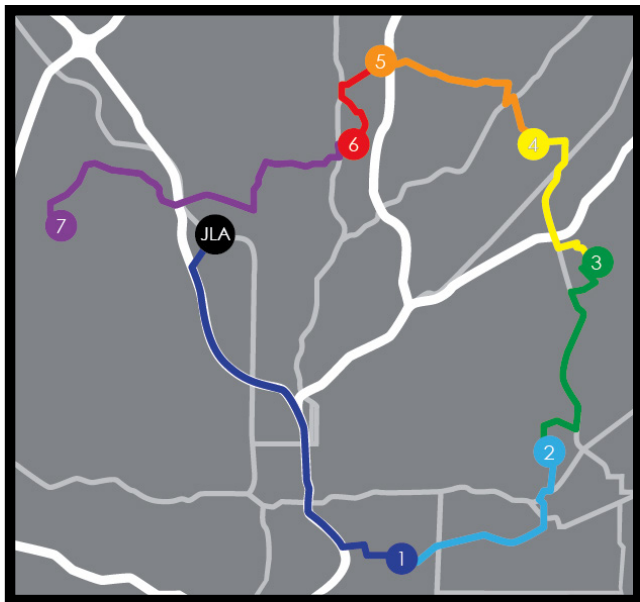

# Directions for Saturday

Start at **JLA** 3154 Northside Pkwy NW, Atlanta, GA 30327 (JLA HQ)

**JLA** 3154 Northside Parkway NW, Atlanta, GA 30327

**1** 815 Dixie Avenue NE, Atlanta, GA 30307

**2** 310 Chelsea Circle, Atlanta, GA 30307

- Head southeast on Northside Pkwy NW toward Rilman Rd NW (go 0.2 mi)
- Turn right onto Moores Mill Rd NW (go 0.9 mi)
- Take I-75 S (go 3.7 mi)
- Stay on I-75/85S through the downtown connector (go 2.0 mi)
- Take exit 248C toward Freedom Pkwy/Carter Ctr (go 0.8 mi)
- Turn right onto Boulevard NE (go 0.2 mi)
- Turn left onto Irwin St NE (go 0.5 mi)
- Turn right onto Waddell St NE (go 322 ft)
- Turn left onto Dixie Ave NE (go 0.1 mi)

**1** **815 Dixie Ave NE, Atlanta, GA 30307** will be on the **right**

- Head east on Dixie Ave NE toward Druid Circle NE (go 226 ft)
- Turn right onto Druid Circle NE (go 387 ft)
- Turn right onto Edgewood Ave NE (go 0.1 mi)
- Turn left onto Spruce St NE (go 433 ft)
- Turn left onto DeKalb Ave NE (go 1.8 mi)
- Turn left onto Clifton Rd (go 1.7 mi)
- Turn right onto E Clifton Rd NE (go 0.2 mi)
- Turn right onto Coventry Rd (go 0.4 mi)
- Turn left onto Chelsea Circle (go 0.3 mi)

**2** **310 Chelsea Circle NE, Atlanta, GA 30307** will be on the **left**  
**NOTE:** Please park on the opposite side of the street.

- Head north on Chelsea Circle NE toward The Falls Ct NE (go 0.3 mi)
- Turn right onto Vickers Dr (go 0.1 mi)
- Turn right onto Ridgewood Dr NE (go 0.4 mi)
- Turn right onto N Decatur Rd (go 0.6 mi)
- Turn left onto Clairmont Rd (go 2.7 mi)
- Turn right onto Black Fox Dr NE (go 0.5 mi)
- Turn left onto Alderbrook Rd NE (go 0.3 mi)
- Turn right onto Kodiak Dr NE (go 0.2 mi)
- Turn left onto Bonnevit Ct NE (go 449 ft)